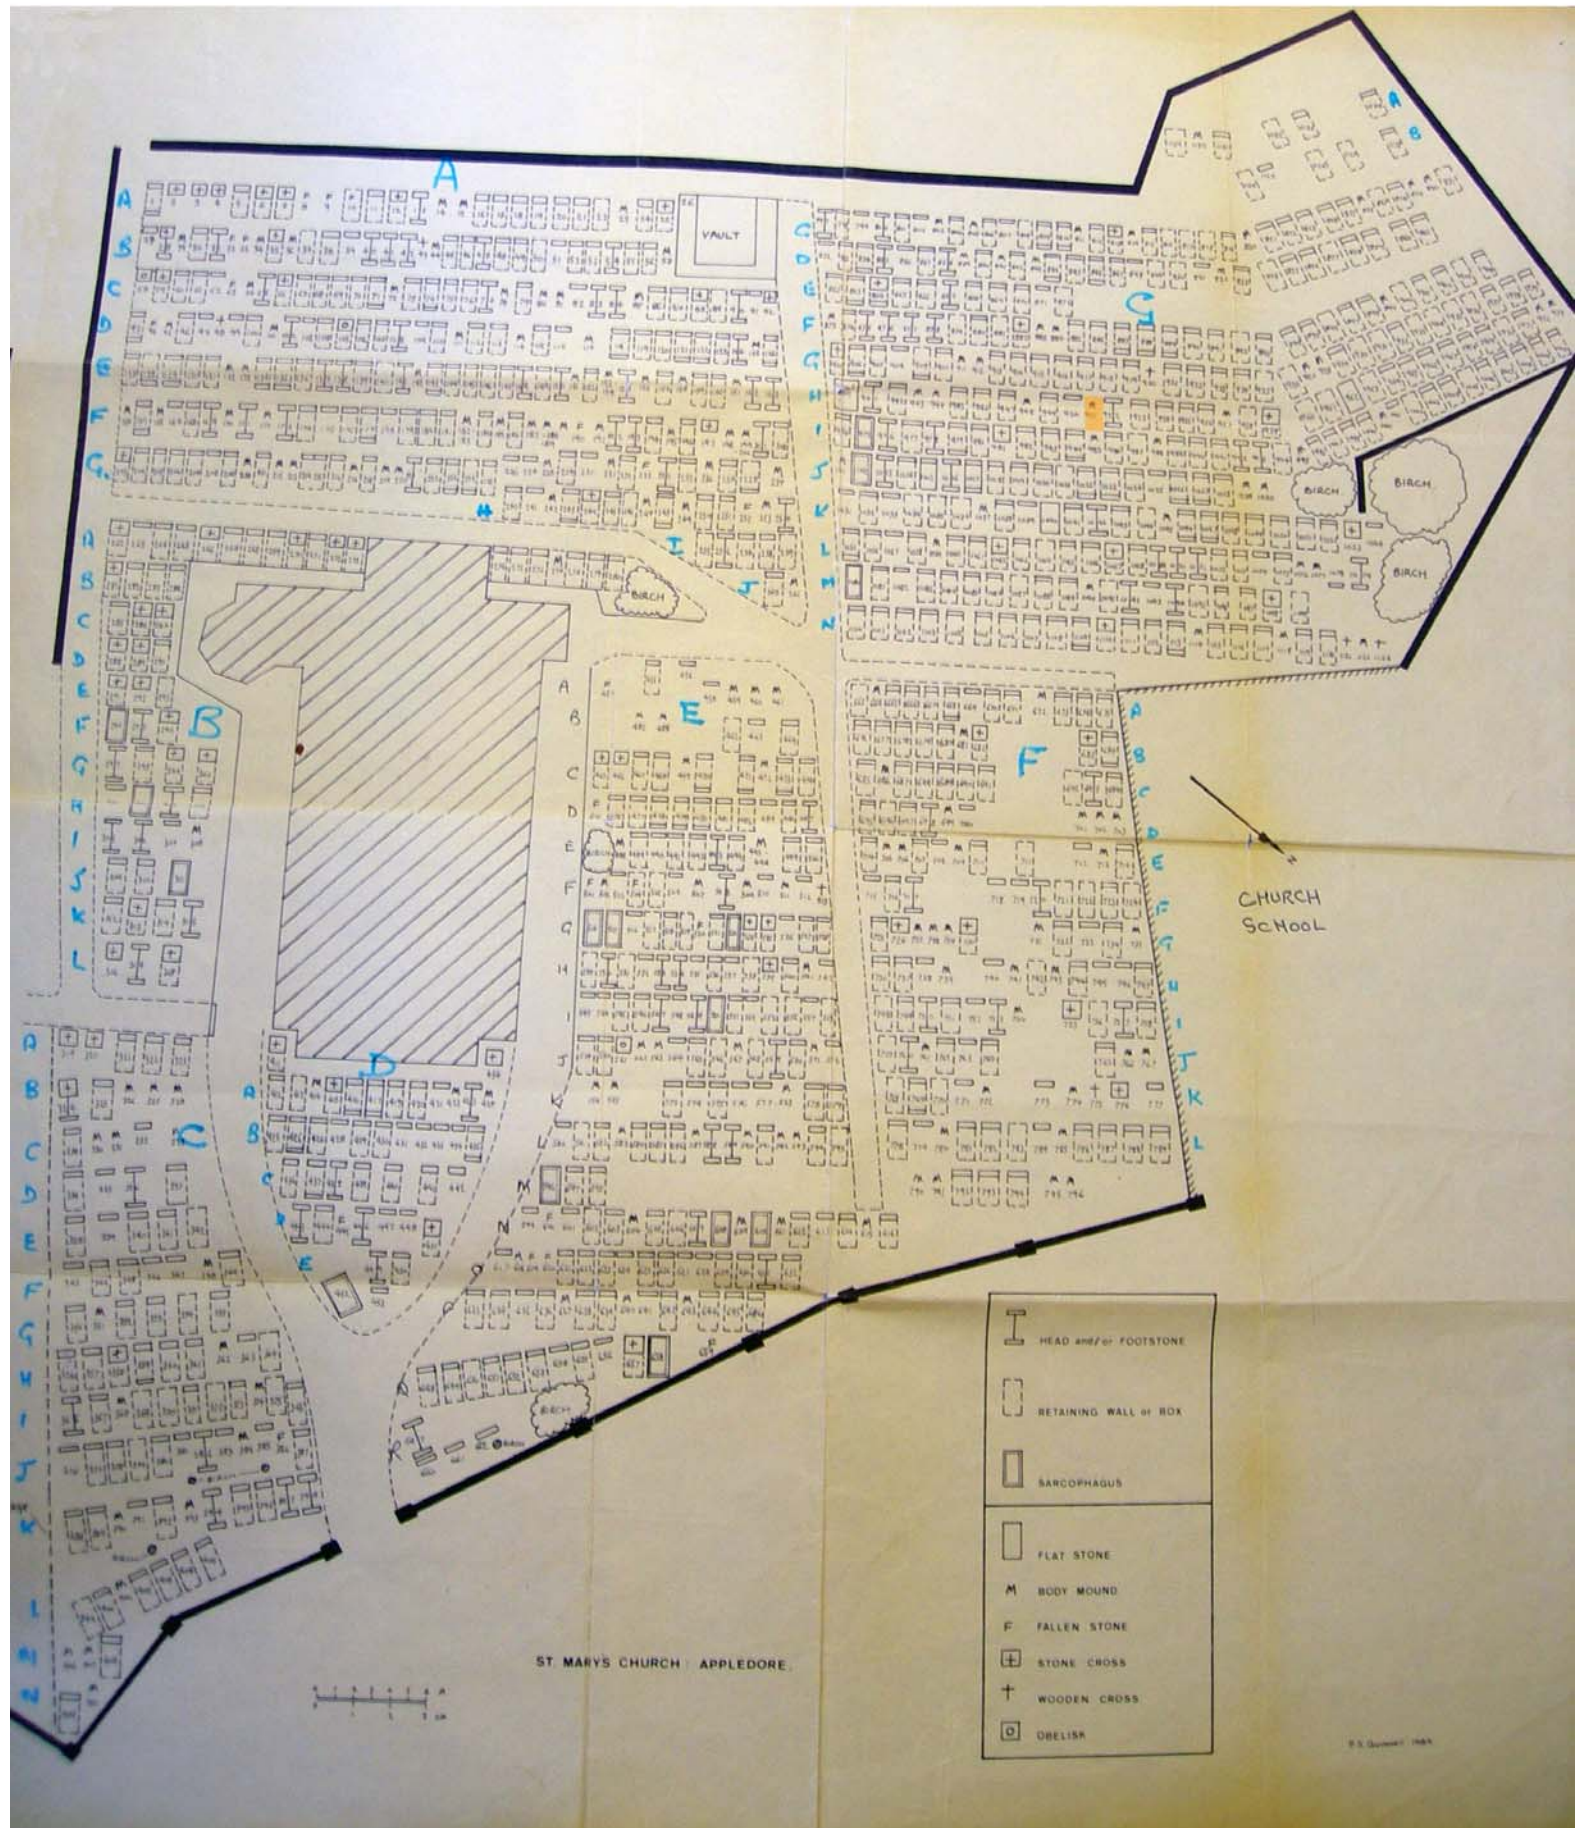

# St Mary's Church Cemetery Plan, Appledore, Devon

Mary Ann CHAMPION

Plot G H12 951

Buried 22 Jul 1895