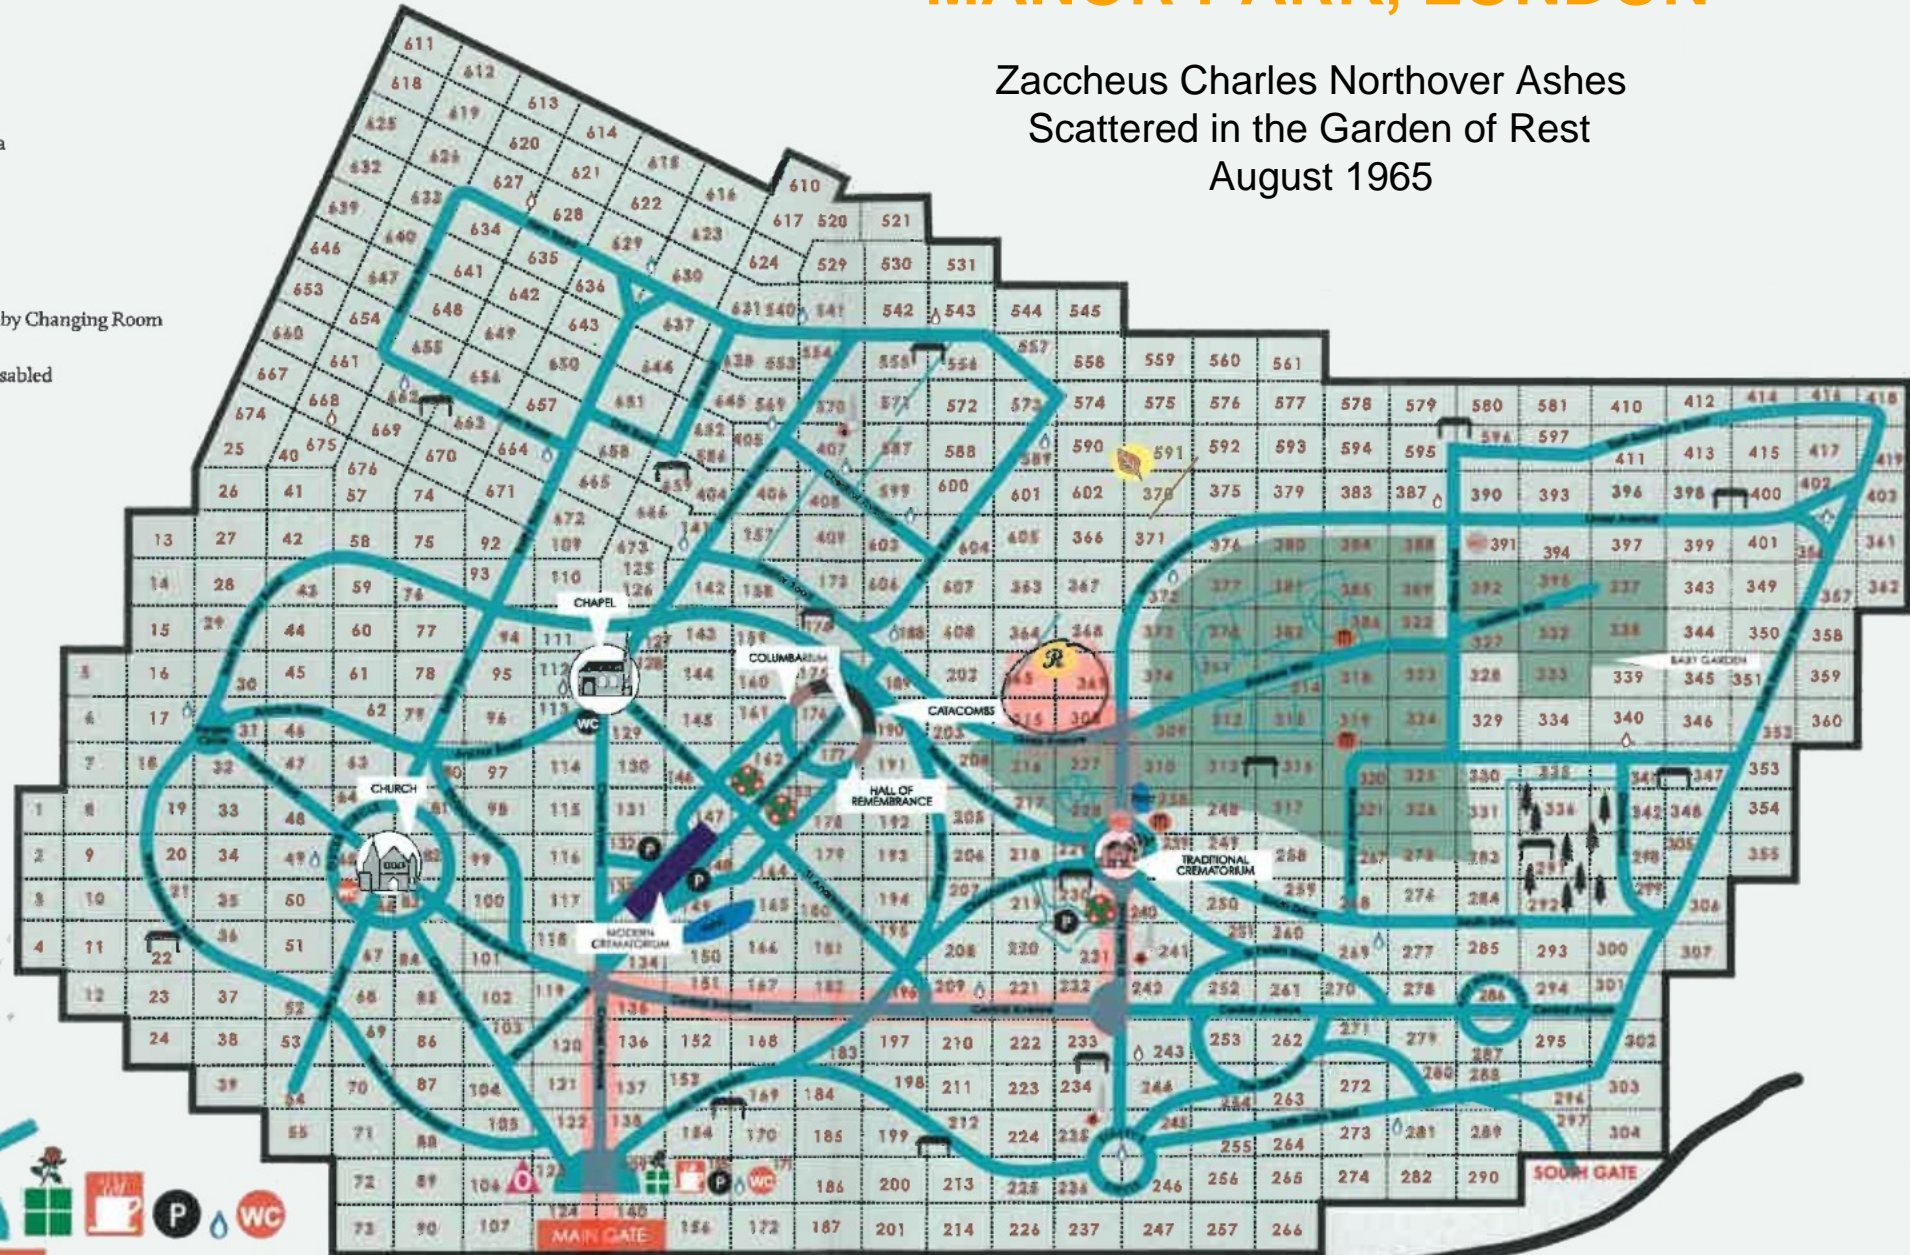

# CITY OF LONDON CEMETERY PLAN MANOR PARK, LONDON

Zaccheus Charles Northover Ashes  
Scattered in the Garden of Rest  
August 1965

-  Café
-  Car Park
-  First Aid
-  Floral Display Area
-  Florist
-  Ladies & Gents
-  Ladies, Gents & Baby Changing Room
-  Ladies, Gents & Disabled
-  Map
-  Office
-  Shelter
-  War Memorial
-  Water Point
-  Garden of Rest
-  Burial Plot
-  The Birches
-  Woodland Burial
-  Memorial Gardens

**MAIN GATE**